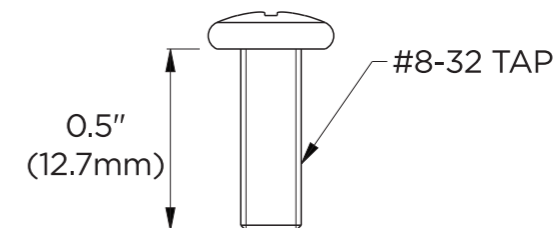

SCREW 4EA

DATE	SCALE	MATERIAL	TYPE
11/2022		Aluminum	Fixed
	DESCRIPTION	DWC-DSWM Wall mount for dual-sensor vandal dome cameras	