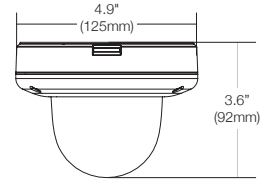

Accessories (Optional)

DWC-V1CNMW
Corner mount

DWC-VFCMW
Ceiling mount bracket

DWC-VFJUNCW
Junction box

DWC-VFWMW
Wall mount bracket

Dimensions

Unit: Inch (mm)

Specifications