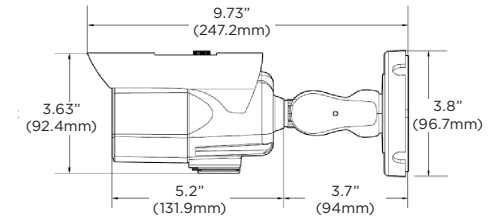

Accessories (optional)

DWC-BLJUNC
Junction box

DWC-PMB-BU
Pole mount bracket

Dimensions Unit: Inch (mm)

Specifications

IMAGE	
Image sensor	5MP 1/2.8" CMOS
Total pixels	2592 (H) X 1944 (V)
Minimum scene illumination	0.08 lux (color) 0.0 lux (B/W)
Video output	Local video output CVBS 1.0V p-p (75Ω), 4:3 aspect ratio
LENS	
Focal length	2.7-13.5mm, F1.4
Lens type	Vari-focal p-iris lens with motorized zoom and auto-focus
HFOV / VFOV	85° - 31° / 62° - 24°
IR distance	140ft range
Optical zoom / digital zoom	x5 optical zoom
I/O	
Audio in/out	1/1
Audio compression	G.711
Alarm in/out	1/1
OPERATIONAL	
Intelligent Video Analytics	IVA: intrusion, line crossing, counting line, loitering, enter, exit, tamper IVA+: object removed, tailgating, direction, stopped, appear, disappear, object left, logical rules
Shutter mode	Auto, manual, anti-flicker, slow shutter
Shutter speed	1/15 - 1/32000
Slow shutter	1/2, 1/3, 1/5, 1/6, 1/7.5, 1/10
Auto gain control	Auto
Day and night	Auto, day (color), night (B/W)
Smart DNR™ 3D digital noise reduction	3D-DNR
Wide Dynamic Range (WDR)	True WDR, 120dB
Privacy zone	16 programmable privacy masks
Backlight Compensation (BLC)	Yes
Mirror and flip	Yes
Alarm notifications	Notifications via e-mail notifications, FTP, alarm output and SD card recording
Memory slot	Micro SD / SDHC / SDXC (card not included)
NETWORK	
LAN	10/100 Base-T
Video compression type	H.265, H.264, MJPEG
Resolution	H.265: 2592x1944, 2304x1296, 2.1MP/1080p, 720p, VGA, D1, CIF H.264: 2592x1944, 2304x1296, 2.1MP/1080p, 720p, VGA, D1, CIF MJPEG: 2.1MP/1080p, 720p, 800x600, VGA, 768x432, D1, CIF
Frame rate	Up to 30fps at all resolutions
Video bitrate	H.264 / H.265: 32Kbps - 14Mbps MJPEG: 1Mbps - 40Mbps
Bitrate control	H.265 dual-stream or simultaneous H.265 / H.264 / MJPEG
Streaming capability	Dual-stream at different rates and resolutions
IP	IPv4, IPv6
Protocol	TCP/IP, UDP, AutoIP, RTP (UDP/TCP), RTSP, NTP, HTTP, HTTPS, SSL, DNS, DDNS, DHCP, FTP, SMTP, ICMP, SNMPv1/v2/v3 (MIB-2), ONVIF
Security	HTTPS (TLS), IP filtering, 802.1x, digest authentication(ID/PW)
ONVIF conformance	Yes
OS: Windows®, Mac® OS, Linux®	
Web viewer	Browser: Internet Explorer®, Google Chrome®, Mozilla Firefox®, Safari® NOTE: Chrome browser is recommended for IVA configuration
Video management software	DW Spectrum® IPVMS
ENVIRONMENTAL	
Operating temperature	-40°F - 122°F (-40°C - 50°C)
Operating humidity	10-90% RH (non-condensing)
IP rating	IP66-rated
Other certifications	UL listed, CE, FCC, RoHS
ELECTRICAL	
Power requirement	DC 12V, PoE (IEEE 802.3af Class3). (Adapter not included)
Power consumption	DC12V: max 9W PoE: max 10.5W
MECHANICAL	
Material	Aluminum bullet housing
Dimensions	9.73" x 3.8" (247.2 x 96.7mm) *Based on the position of the sun shield cover
Weight	1.98 lbs (0.9kg)
Warranty	5 year warranty