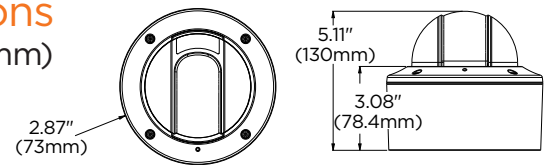

Dimensions
Unit: Inch (mm)