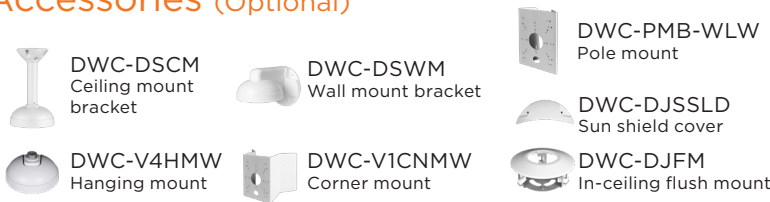

Accessories (Optional)

Specifications